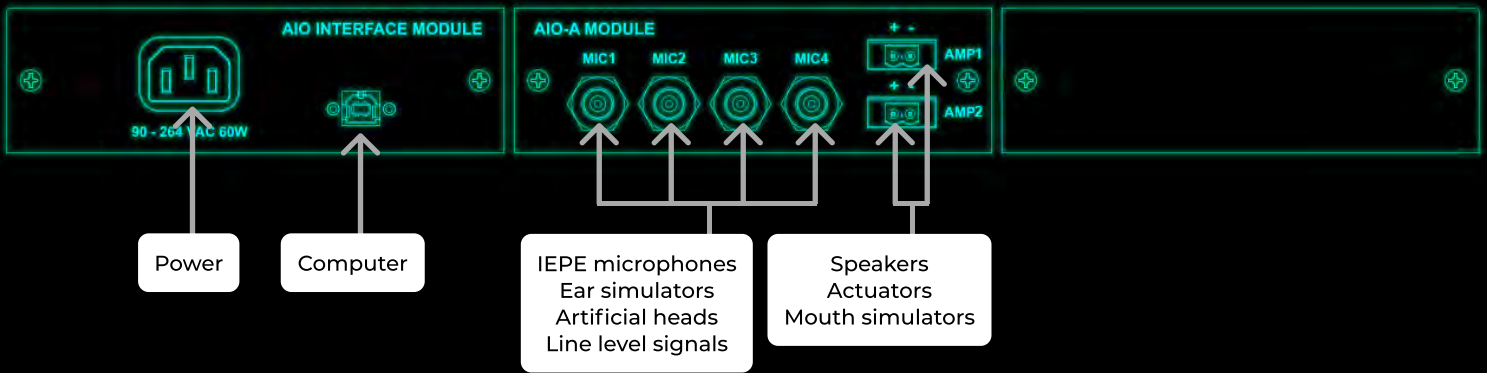

AIO-AI SPECIFICATIONS

Mic / Line Inputs

Input impedance	1 MΩ
Input gain	1x, 10x, and 100x
Full-scale input voltage (1x gain)	8.75 Vpk
Maximum input voltage	15 Vpk (do not exceed)
Dynamic range (1x gain, A-weighted)	> 110 dB
THD+N (1x gain, A-weighted)	< -95 dB (20 Hz – 20 kHz)
Frequency response	± 0.5 dB (20 Hz – 20 kHz)
Constant current supply	4 mA, 21 V excitation voltage
TEDS	IEEE 1451.4 Class 1

Amplifier Outputs

Output power (THD+N < .1%)	10 W continuous at 1 kHz
Maximum output voltage	13.5 Vpk
Frequency response	± 0.5 dB 20 Hz – 20 kHz

Interface

Sample rates	48 kHz, 96 kHz, and 192 kHz
USB	USB 2.0 audio class compliant
Supported operating systems	Windows 7 or later, macOS
Audio APIs	ASIO, WASAPI, CoreAudio
AC power	Universal power supply, 90 - 264 VAC at 50 or 60 Hz

Dimensions and Weight

Single unit	17.5" (44.4 cm) x 8.75" (22.2 cm) x 1.75" (4.4 cm), 7.2 lbs (3.3 kg)
Single unit boxed with cables	21" (53 cm) x 10" (25.4 cm) x 5" (12.7 cm), 8.75 lbs (4 kg)
Shipping carton (6 AIOs)	22" (55.8 cm) x 22" (55.8 cm) x 17" (43.1 cm), 59.5 lbs (27 kg)